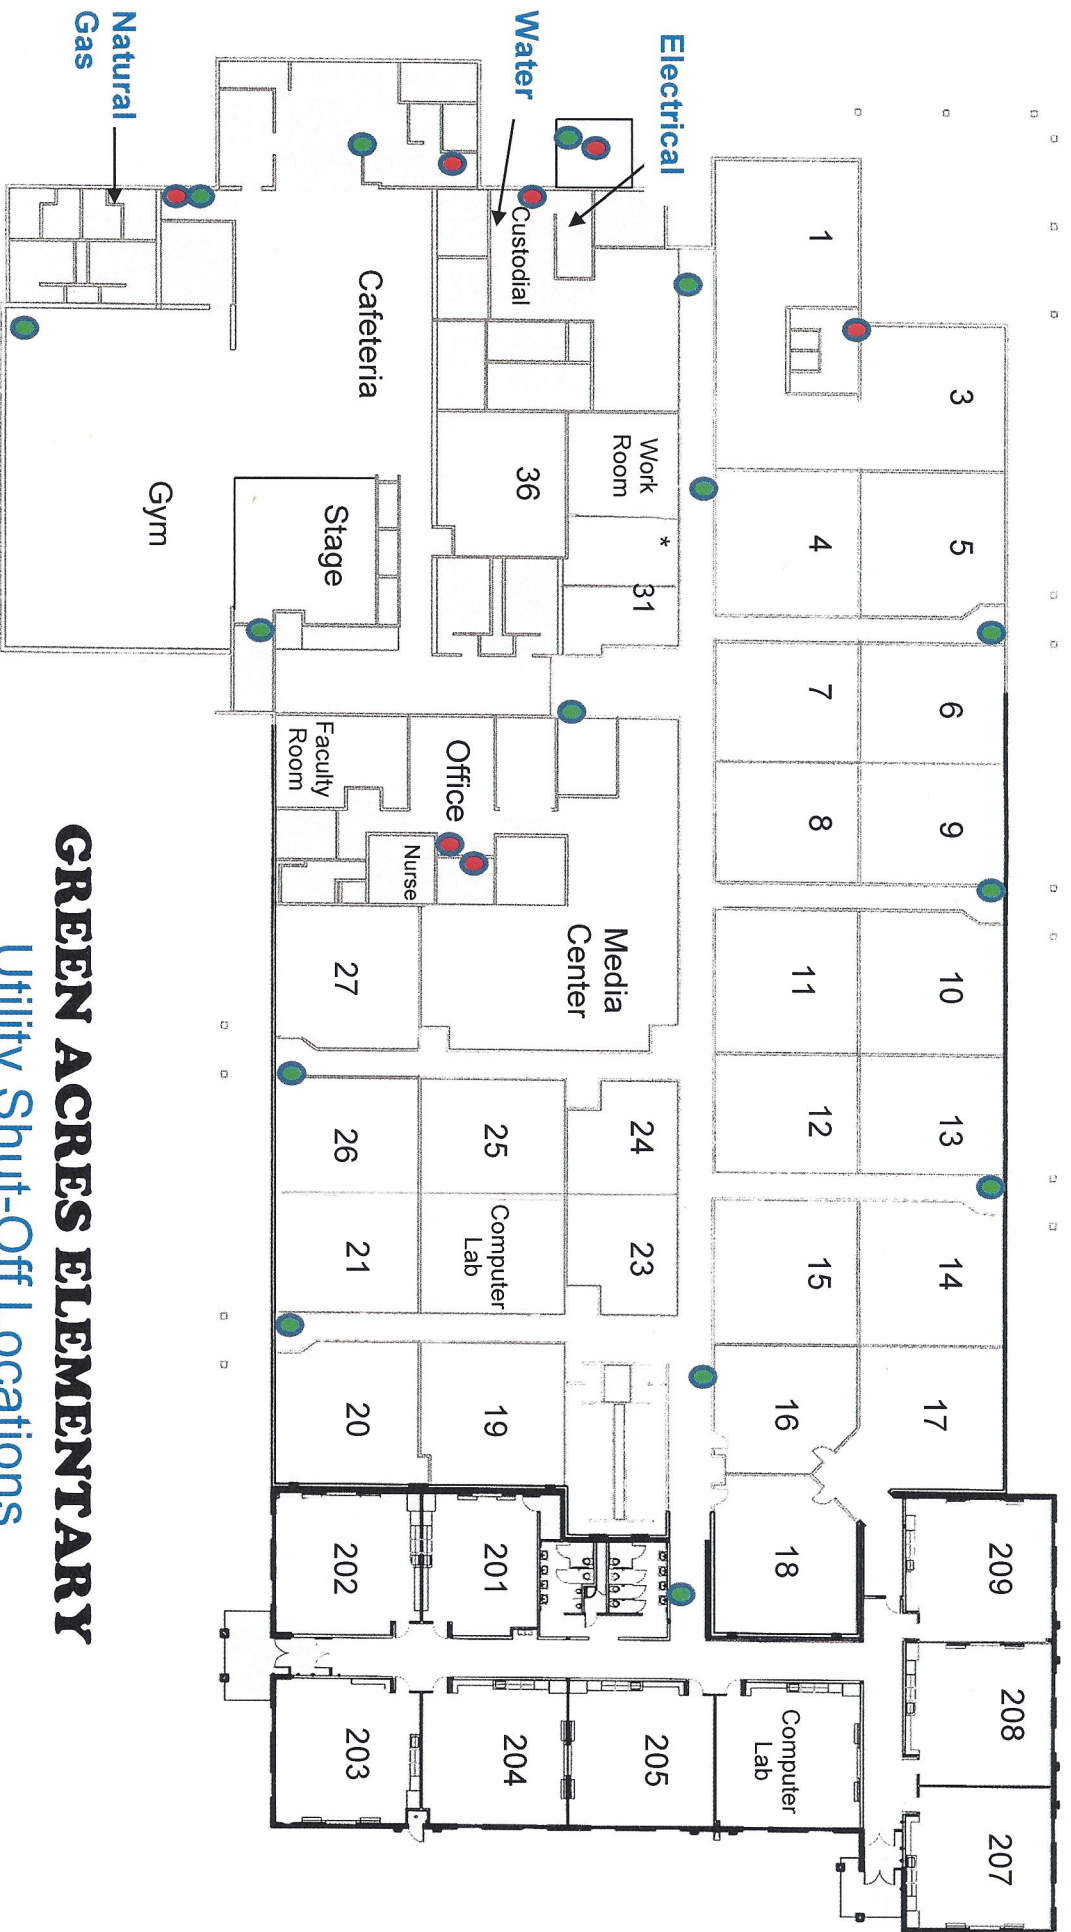

GREEN ACRES ELEMENTARY

GREEN ACRES ELEMENTARY

Utility Shut-Off Locations

Fire Alarm Pulls

Fire Extinguishers

PRIMARY EVACUATION SITE

- Warner
- C. Jensen
- Niebergall
- Hill
- Empey
- Cowlishaw
- GA SLP
- J. Hill
- Coombs
- Mckinnon
- Anderson
- J. Jensen
- Ballam
- Young
- Crittenden
- Morales
- Rackham