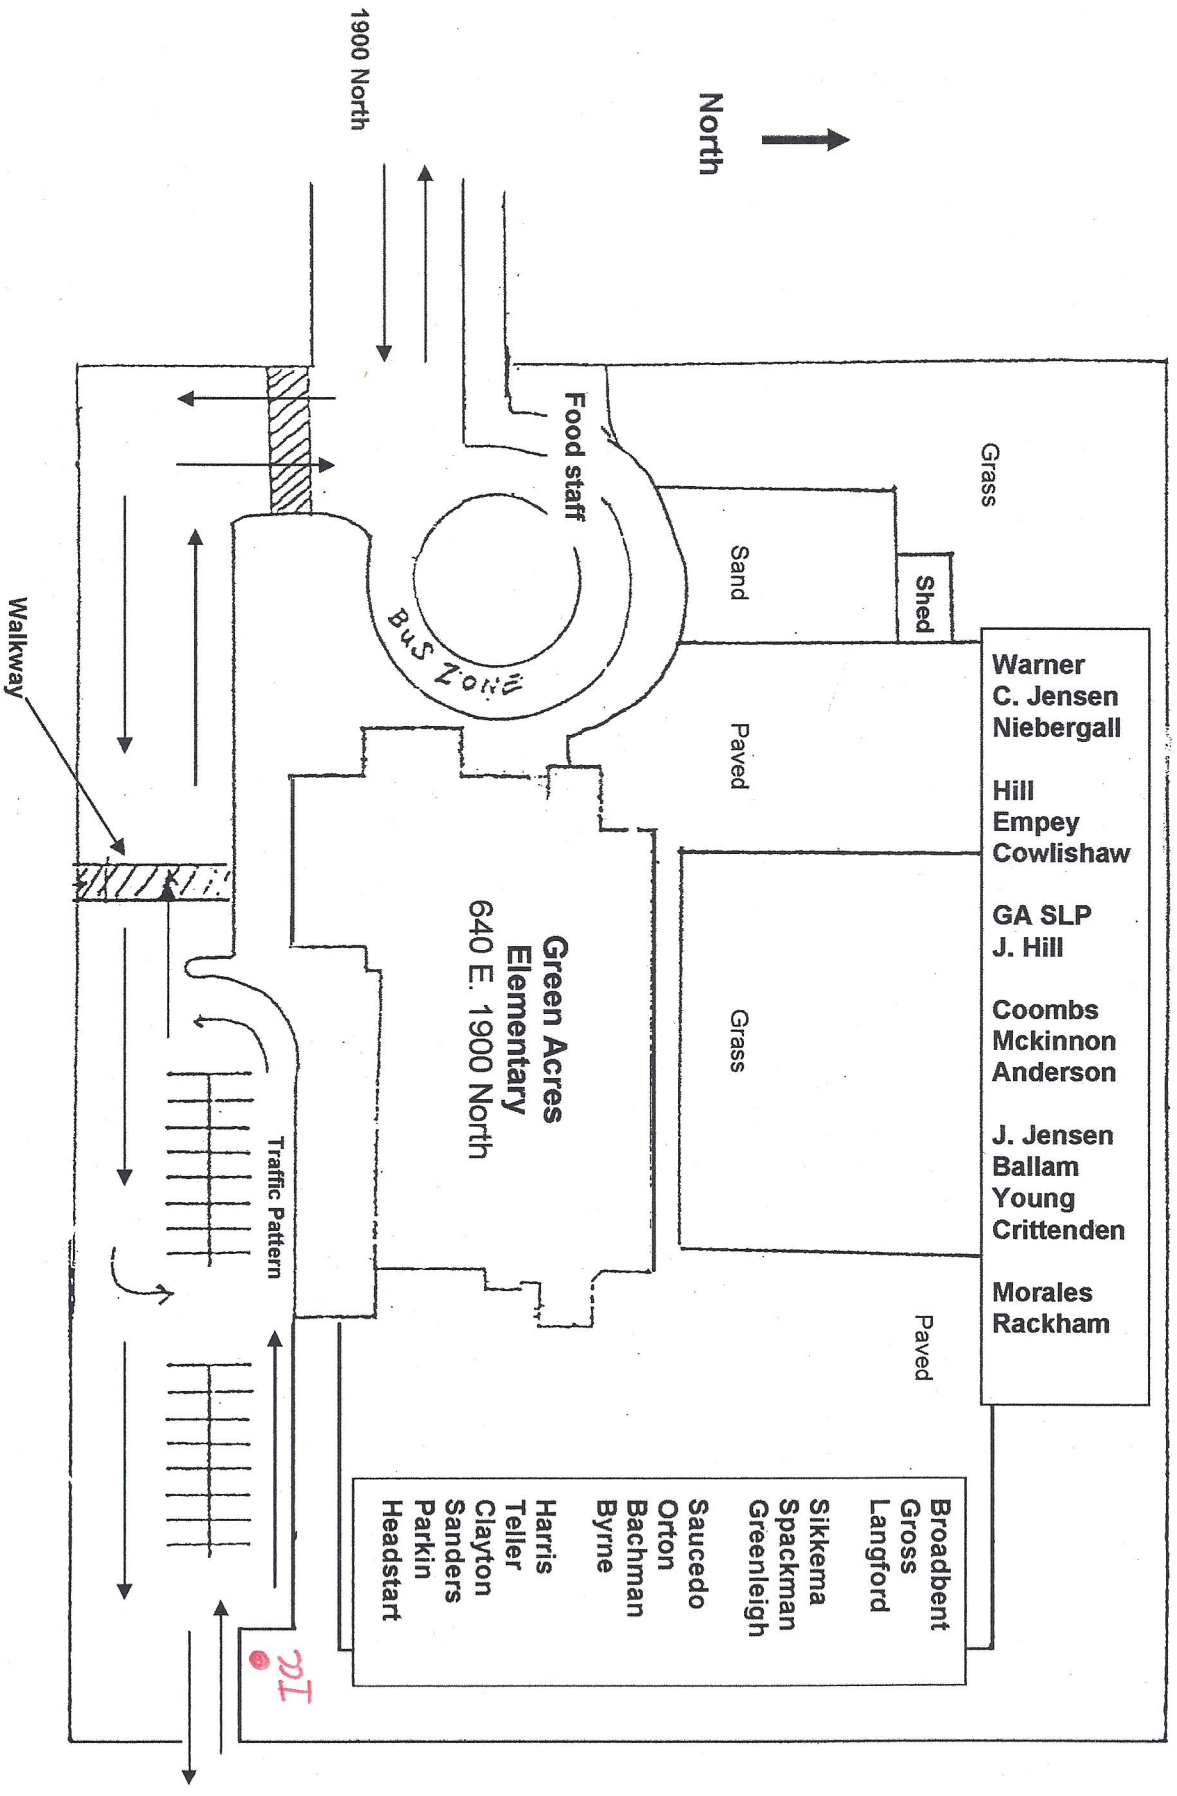

GREEN ACRES ELEMENTARY

GREEN ACRES ELEMENTARY

Utility Shut-Off Locations

Fire Alarm Pulls

Fire Extinguishers

PRIMARY EVACUATION SITE

- Warner
- C. Jensen
- Niebergall
- Hill
- Empey
- Cowlishaw
- GA SLP
- J. Hill
- Coombs
- Mckinnon
- Anderson
- J. Jensen
- Ballam
- Young
- Crittenden
- Morales
- Rackham