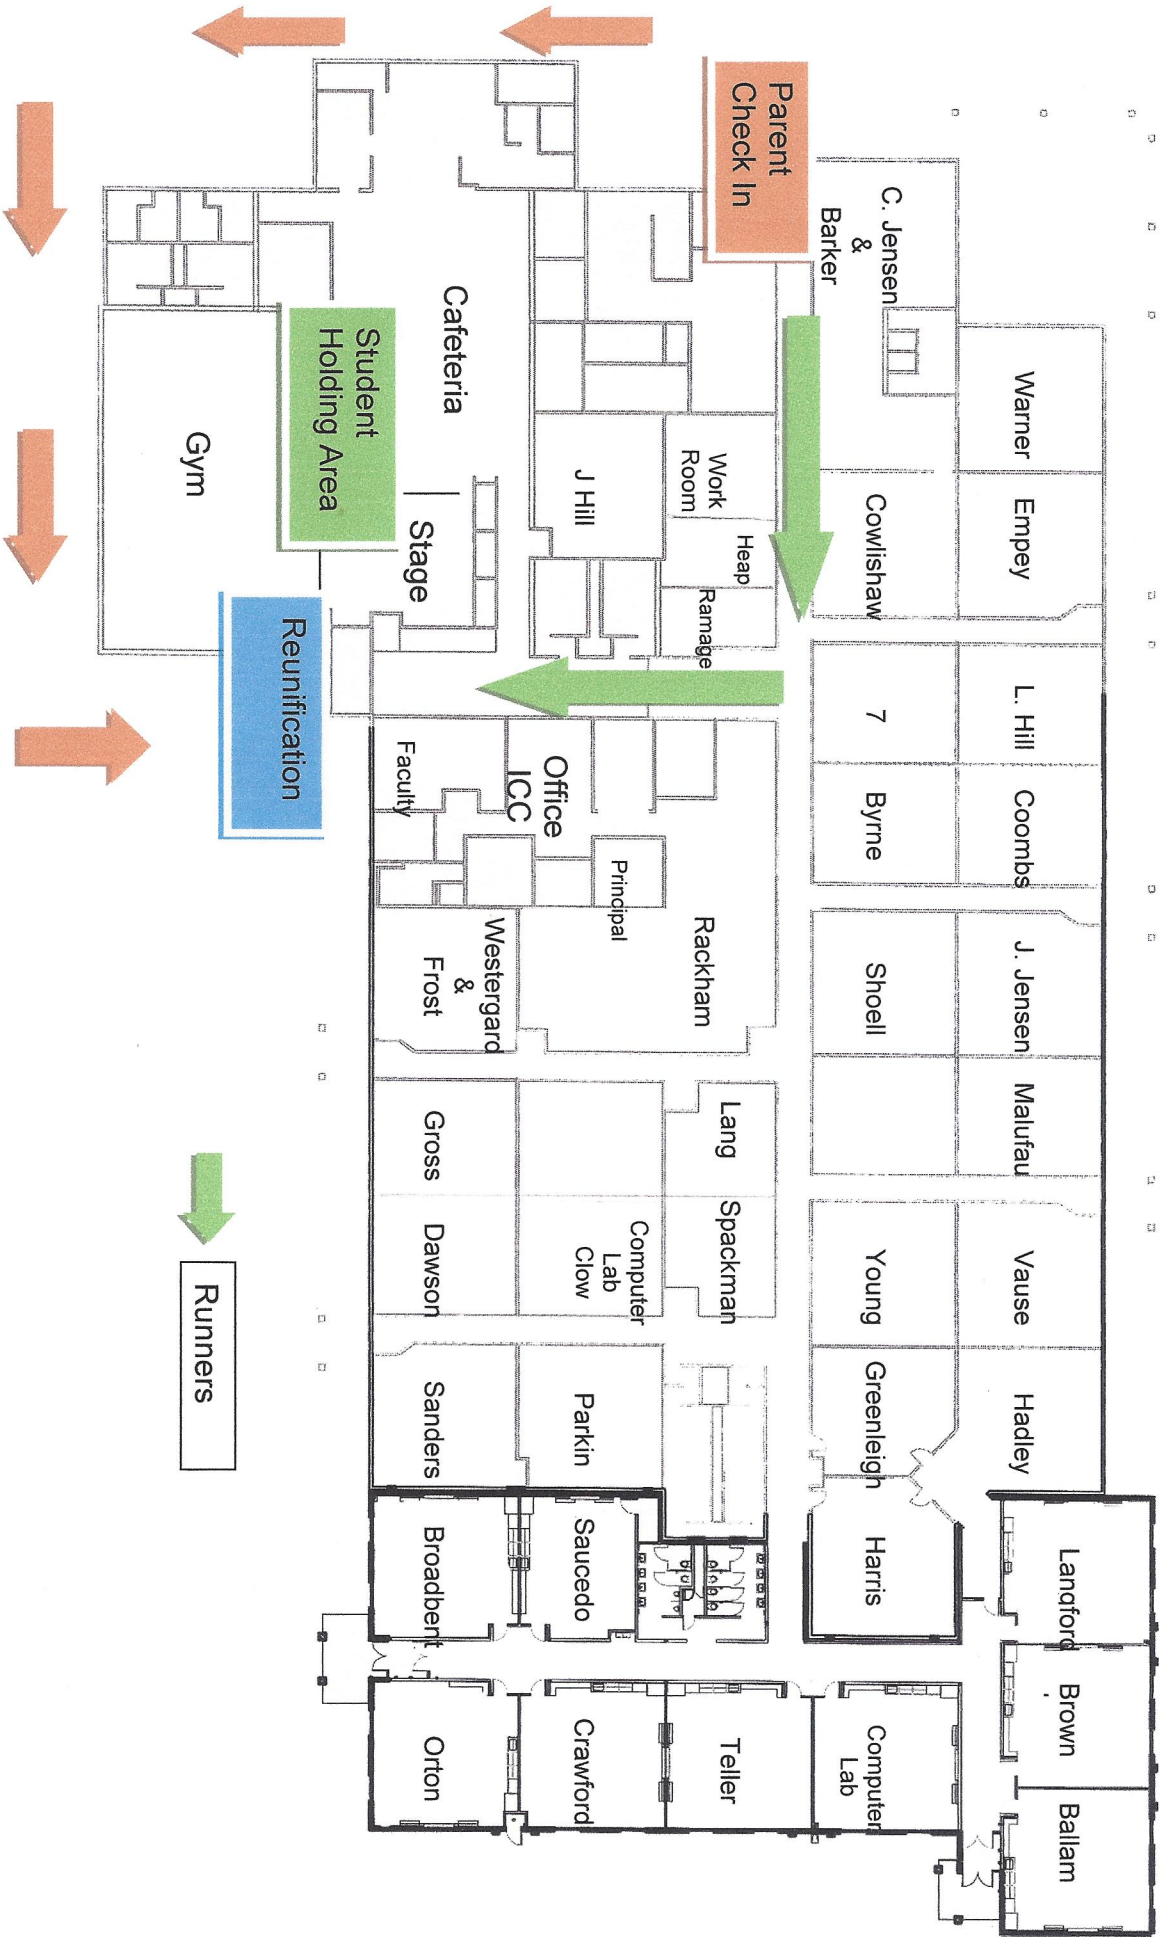

GREEN ACRES ELEMENTARY

GREEN ACRES ELEMENTARY

Utility Shut-Off Locations

Fire Alarm Pulls

Fire Extinguishers

PRIMARY EVACUATION SITE

- Warner
- C. Jensen
- Niebergall
- Hill
- Empey
- Cowlishaw
- GA SLP
- J. Hill
- Coombs
- Mckinnon
- Anderson
- J. Jensen
- Ballam
- Young
- Crittenden
- Morales
- Rackham